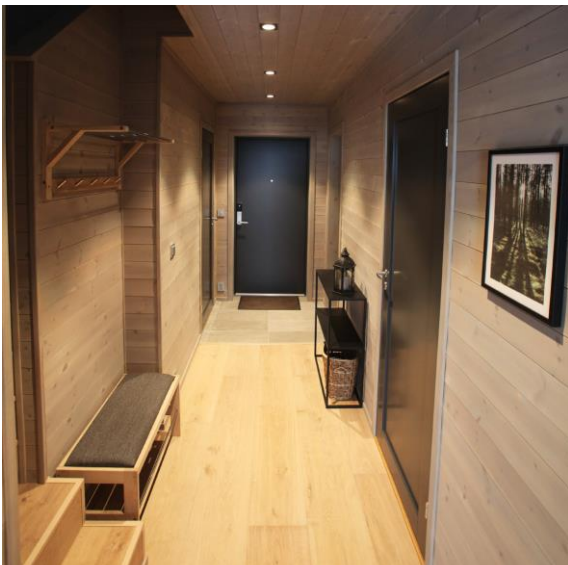

Solheim Hytte nr. 6

Cabin for 7 persons

1st floor

- Two bedrooms with king size bed
- One bedroom with small double bed
- Bathroom with shower and toilet (also washing machine)
- TV Room
- Storage Room

Main entrance

Tv – Room

Two bedrooms with king size bed

Bedroom with small double bed

Bathroom

2nd floor

- Bedroom with king size bed
- Bathroom with shower and toilet
- Open Kitchen
- Living room with wood stove

Kitchen

Kitchen with dinner table for 7 persons

Living room

Bedroom with king size bed

Bathroom

Wifi: yes

Pets

On request

Check – in